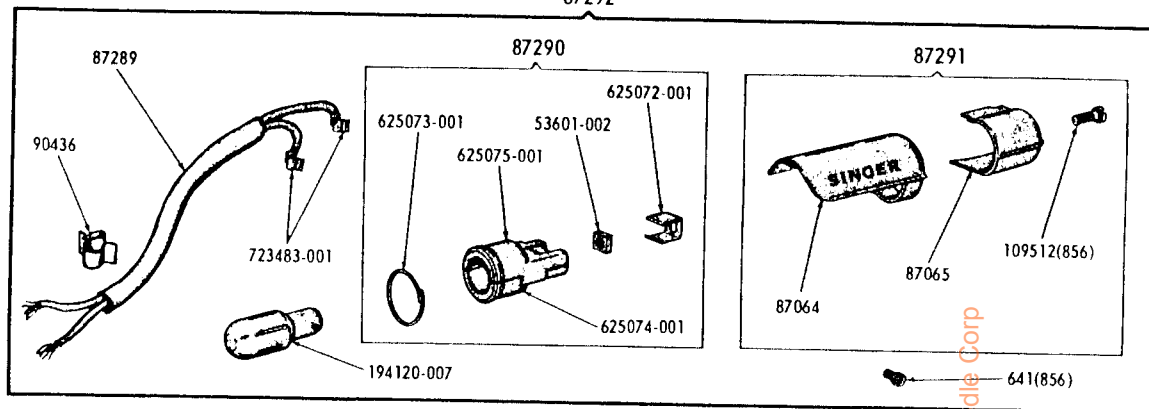

### ATTACHMENT SET 89465

25527	Seam Guide
45785	Bobbin (4)
50053	Guide Screw
121464	Rinder
161127	Zipper Foot
161294	Screwdriver (LG)
161295	Screwdriver (SM)
161609	Tube of Oil
2020 (15x1)	Needles 14 (3)
KA 397	Attachment Box

# Electrical Parts—Machine No. 221K7

*Plastic*

196131  
(95-145 VOLTS)

87292

CAK 8-8 MOTOR  
(110-120 VOLTS)

From the library of: Diamond Needle Corp