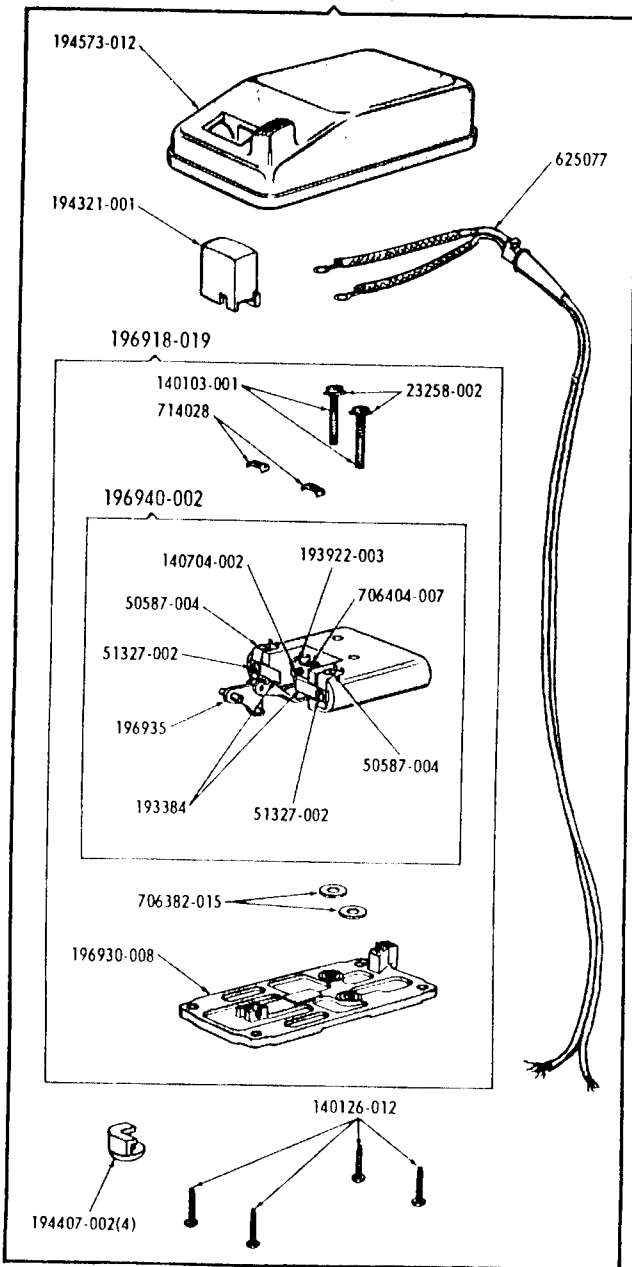

## List of Parts—Machine No. 221K7

### ATTACHMENT SET 89465

25527	Seam Guide
45785	Bobbin (4)
50053	Guide Screw
121464	Rinder
161127	Zipper Foot
161294	Screwdriver (LG)
161295	Screwdriver (SM)
161609	Tube of Oil
2020 (15x1)	Needles 14 (3)
KA 397	Attachment Box

# Electrical Parts—Machine No. 221K7

*Plastic*

196131  
(95-145 VOLTS)

87292

CAK 8-8 MOTOR  
(110-120 VOLTS)

From the library of: Diamond Needle Corp