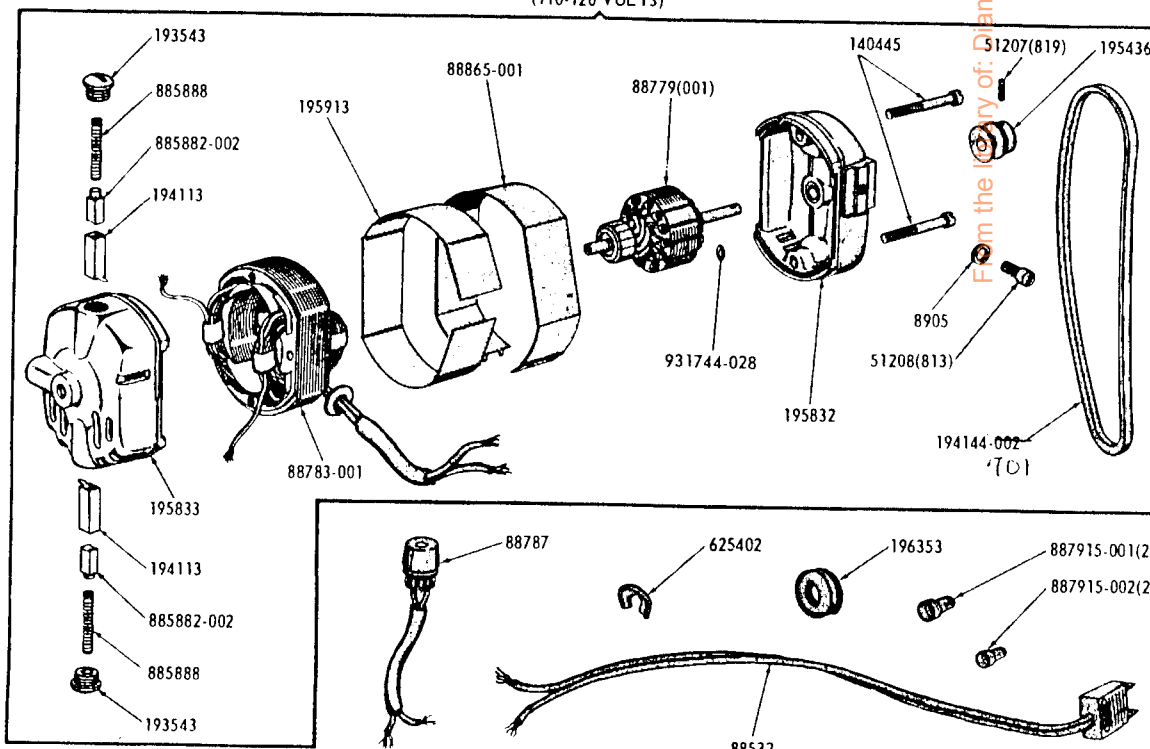

### ATTACHMENT SET 89465

25527	Seam Guide
45785	Bobbin (4)
50053	Guide Screw
121464	Rinder
161127	Zipper Foot
161294	Screwdriver (LG)
161295	Screwdriver (SM)
161609	Tube of Oil
2020 (15x1)	Needles 14 (3)
KA 397	Attachment Box

# Electrical Parts—Machine No. 221K7

*Plastic*

196131  
(95-145 VOLTS)

87292

CAK 8-8 MOTOR  
(110-120 VOLTS)

From the library of: Diamond Needle Corp